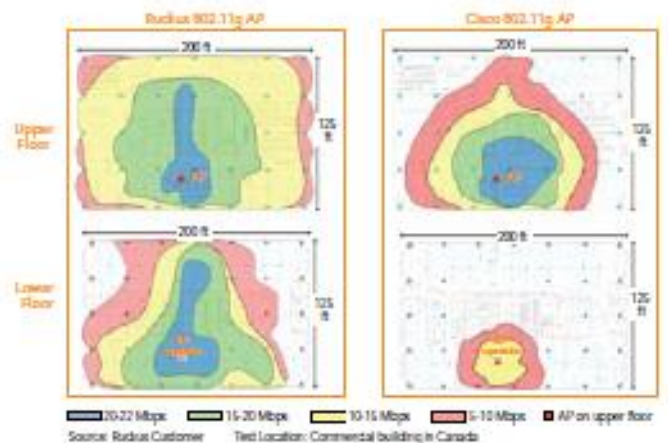

ZoneFlex Smart WLAN System At-A-Glance

Products	Description
FlexMaster System	Remote Wi-Fi device management and managed service platform.
Smart O/S	Smart Wi-Fi application engine for Ruckus ZoneDirector controllers - Guest networking - Smart mesh networking - RF management - Sophisticated security - Advanced authentication
ZoneDirector Controllers	Central WLAN controllers supporting 6 to 500 Ruckus ZoneFlex APs
ZoneFlex 7962	Dual-band 802.11n Smart Wi-Fi AP with dynamic beamforming and PoE (802.3af) support
ZoneFlex 7942	Single-band, two-port 802.11n wall/ceiling mounted Smart Wi-Fi AP with PoE (802.3af) support and integrated dynamic beamforming
ZoneFlex 7942OT	Single-band, one-port 802.11n outdoor Smart Wi-Fi AP with dynamic beamforming and PoE (802.3af) support
ZoneFlex 2942	Two-port 802.11g wall/ceiling mounted, Smart Wi-Fi AP with PoE (802.3af) support and dynamic beamforming
ZoneFlex 2741	Single-band, one-port 802.11b/g outdoor Smart Wi-Fi AP with dynamic beamforming PoE (802.3af) support

Consistent Performance at Range: Wi-Fi Comparison

Problem	Ruckus Smart Wi-Fi Solution
Spotty coverage	High-gain smart antenna system extends Wi-Fi signals two to four times farther
Unstable Wi-Fi connectivity	Patented BeamFlex technology continuously picks the best and highest performing signal path for each Wi-Fi client device
Extending Wi-Fi to areas without Ethernet	Provides long-range meshing that enables Wi-Fi signals to be extended without Ethernet drops
Complex installation	Entire WLAN configures in minutes; APs self-configure by automatically discovering the controller
No multimedia support	Patented BeamFlex and Smart Cast deliver flicker-free video and crystal-clear voice transmissions
Too many APs to manage	Requires one-third to one-half the number of APs over conventional omni-directional Wi-Fi products
No tiered services	Up to 32 discrete WLAN networks supported by the Ruckus WLAN controller
Remote management	From a single network operation center, Ruckus Smart Wi-Fi systems can be remotely configured and managed
Guest management	Easy-to-generate guest passes, and user terms and conditions

Ruckus Wireless, Inc.
880 W. Maude Avenue
Sunnyvale, CA 94085 USA
+1 650-265-4200 telephone
www.ruckuswireless.com